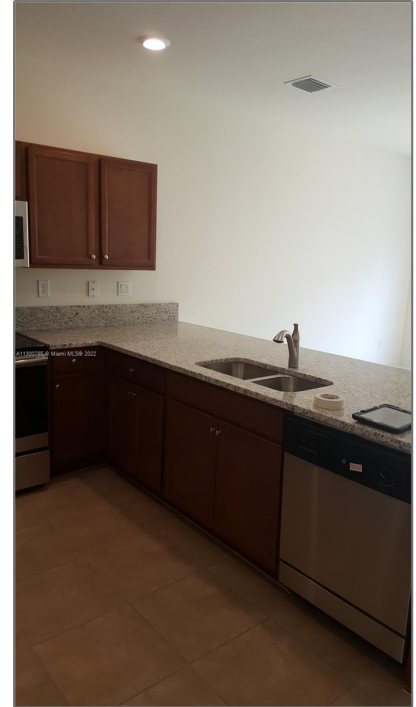

Residential For Sale

1,524 Sqft - 11578 SW 248th Ter, Homestead,
Florida 33032

Basic [Details](#)

Property Type:	Residential
Listing Type:	For Sale
Listing ID:	A11300785
Price:	\$370,000
Bedrooms:	3
Bathrooms:	2
Half Bathrooms:	1
Square Footage:	1,524 Sqft
Year Built:	2016