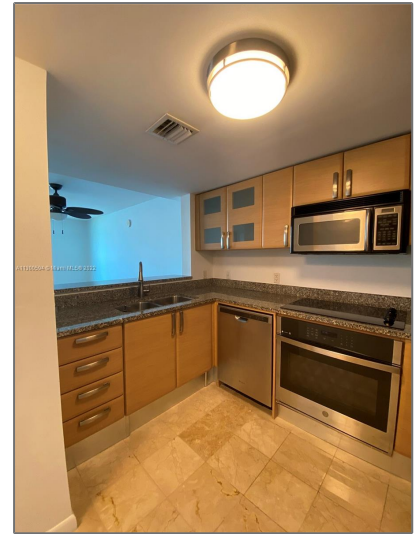

Residential Lease For Rent

791 Sqft - 2101 Brickell Ave # 1802, Miami,
Florida 33129

Basic [Details](#)

Property Type: **Residential Lease**

Listing Type: **For Rent**

Listing ID: **A11300594**

Price: **\$3,100**

City: **Miami**

Zipcode: **33129**

Street: **2101 Brickell Ave #
1802**

Features

Swimming Pool: **In Ground**

Furnished: **Unfurnished**

Building Name: **SKYLINE ON
BRICKELL CONDO**

Floor Number: **0**