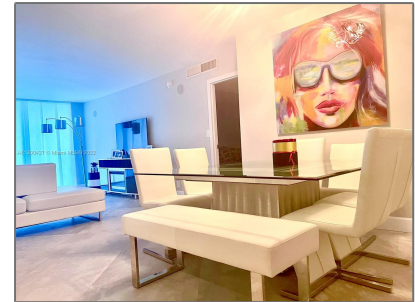

Residential Lease For Rent

1,248 Sqft - 2030 S Ocean Dr # 922, Hallandale Beach, Florida 33009

Basic [Details](#)

Property Type: **Residential Lease**

Listing Type: **For Rent**

Listing ID: **A11300427**

Price: **\$3,300**