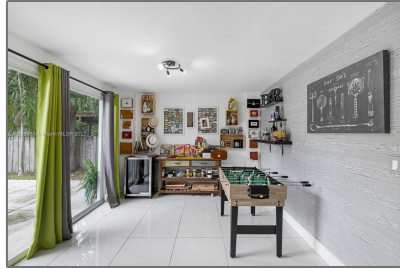

Residential Lease For Rent

1,320 Sqft - 2450 SW 11th St, Miami, Florida
33135

Basic [Details](#)

Property Type: **Residential Lease**

Listing Type: **For Rent**

Listing ID: **A11298923**

Price: **\$6,000**

Bedrooms: **3**