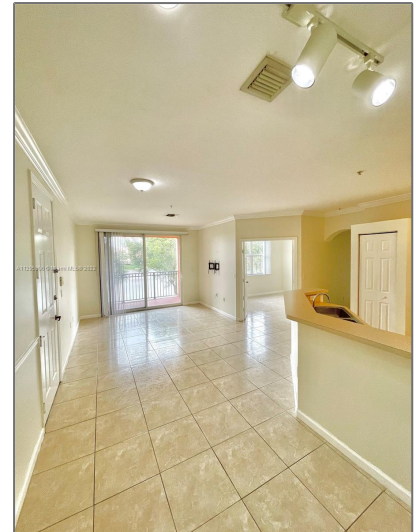

Residential Lease For Rent

890 Sqft - 4600 SW 160th Ave # 626, Miramar,
Florida 33027

Basic [Details](#)

Property Type: **Residential Lease**

Listing Type: **For Rent**

Listing ID: **A11295306**

Price: **\$2,300**