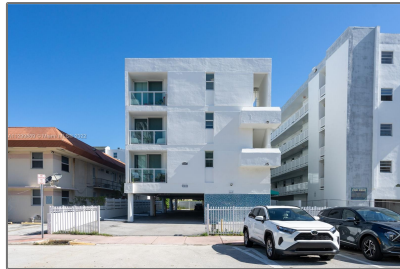

Residential Lease For Rent

700 Sqft - 2011 Bay Dr # 11, Miami Beach, Florida
33141

Basic [Details](#)

Property Type:	Residential Lease
Listing Type:	For Rent
Listing ID:	A11299869
Price:	\$2,000
Bedrooms:	1
Bathrooms:	1
Square Footage:	700 Sqft
Year Built:	1977
Lot Area:	7,266 Sqft

Features

✓ Heating System:	Central, Electric
✓ Fence:	Fenced
✓ View:	Other
✓ Pet Allowed:	More Than 20 Lbs
✓ Patio:	Porch/balcony, Open Balcony
✓ Furnished:	Unfurnished

Address [Map](#)

Country:	US
State:	FL
County:	Miami-Dade County
City:	Miami Beach
Zipcode:	33141
Street:	2011 Bay Dr # 11
Building Name:	ISLE OF NORMANDY- MIAMI VI
Floor Number:	0