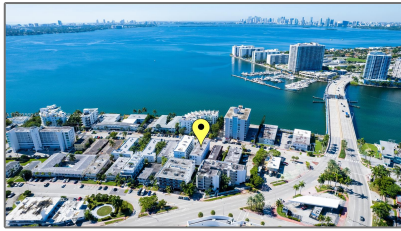

Residential Lease For Rent

700 Sqft - 2011 Bay Dr # 11, Miami Beach, Florida
33141

Basic [Details](#)

Property Type:	Residential Lease
Listing Type:	For Rent
Listing ID:	A11299869
Price:	\$2,000
Bedrooms:	1
Bathrooms:	1
Square Footage:	700 Sqft
Year Built:	1977
Lot Area:	7,266 Sqft

Features

✓ Heating System:	Central, Electric
✓ Fence:	Fenced
✓ View:	Other
✓ Pet Allowed:	More Than 20 Lbs
✓ Patio:	Porch/balcony, Open Balcony
✓ Furnished:	Unfurnished

Address [Map](#)

Country:	US
State:	FL
County:	Miami-Dade County
City:	Miami Beach
Zipcode:	33141
Street:	2011 Bay Dr # 11
Building Name:	ISLE OF NORMANDY- MIAMI VI
Floor Number:	0

Longitude: **W81° 51' 28.6"**

Latitude: **N25° 51' 2.3"**

Agent [Info](#)

Daniel Lombardi

📞 (305) 695-1600

📞 (786) 525-6127

✉️ daniel@lomardiproperties.com
