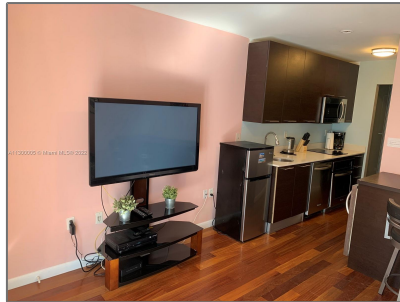

# Residential Lease For Rent

436 Sqft - 1550 Pennsylvania Ave # 123, Miami Beach, Florida 33139

## Basic [Details](#)

Property Type: **Residential Lease**

Listing Type: **For Rent**

Listing ID: **A11300005**

Price: **\$2,300**

Bedrooms: **1**

Bathrooms: **1**

Square Footage: **436 Sqft**