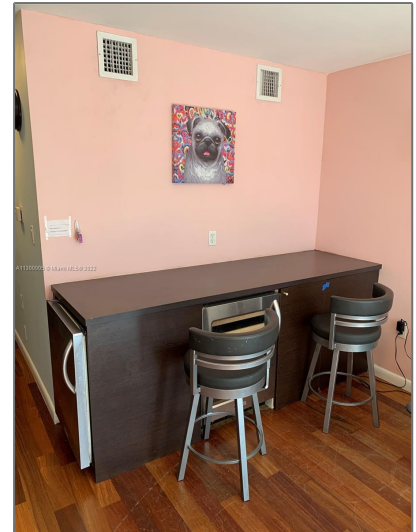

# Residential Lease For Rent

436 Sqft - 1550 Pennsylvania Ave # 123, Miami Beach, Florida 33139