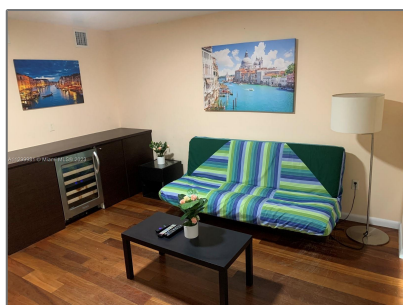

Residential Lease For Rent

436 Sqft - 1560 Pennsylvania Ave # 217, Miami Beach, Florida 33139

Basic [Details](#)

Property Type: **Residential Lease**

Listing Type: **For Rent**

Listing ID: **A11299981**

Price: **\$2,150**