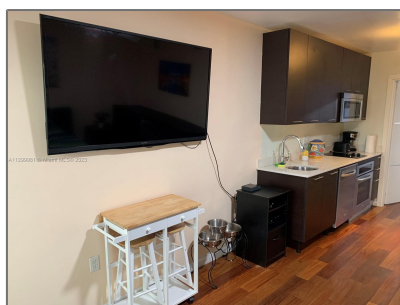

Residential Lease For Rent

436 Sqft - 1560 Pennsylvania Ave # 217, Miami Beach, Florida 33139

Basic [Details](#)

Property Type: **Residential Lease**

Listing Type: **For Rent**

Listing ID: **A11299981**

Price: **\$2,150**