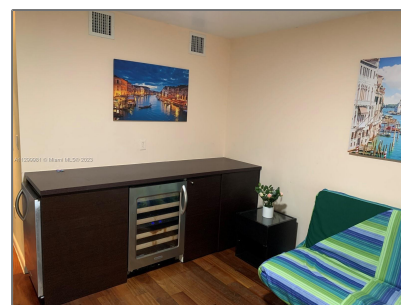

Residential Lease For Rent

436 Sqft - 1560 Pennsylvania Ave # 217, Miami Beach, Florida 33139

Basic [Details](#)

Property Type: **Residential Lease**

Listing Type: **For Rent**

Listing ID: **A11299981**

Price: **\$2,150**