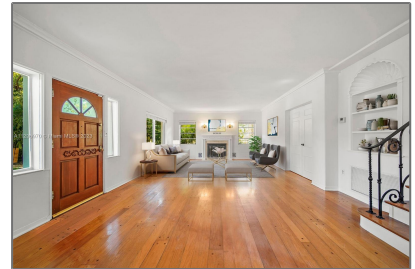

Residential Lease For Rent

2,858 Sqft - 5842 Alton Rd, Miami Beach, Florida
33140

Basic [Details](#)

Property Type: **Residential Lease**

Listing Type: **For Rent**

Listing ID: **A11296970**

Price: **\$8,950**