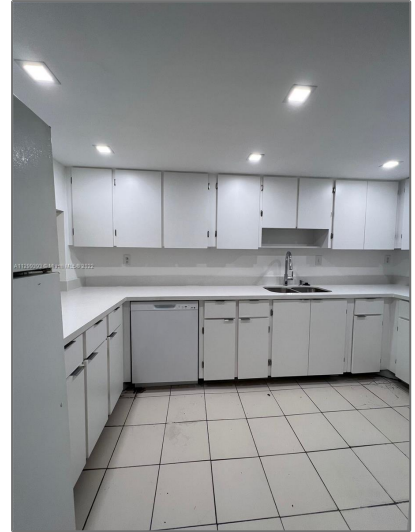

Residential Lease For Rent

960 Sqft - 10000 NW 80th Ct # 2305, Hialeah Gardens, Florida 33016

Basic [Details](#)

Property Type: **Residential Lease**

Listing Type: **For Rent**

Listing ID: **A11299393**

Price: **\$2,300**