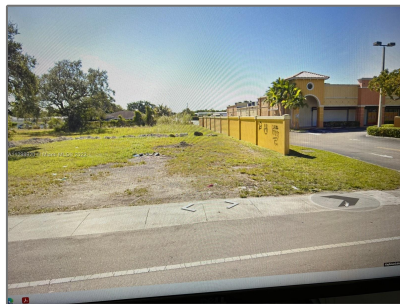

# Commercial Land For Sale

- 11890 SW 220th St, Miami, Florida 33170

## Basic Details

Property Type:	<b>Commercial Land</b>
Listing Type:	<b>For Sale</b>
Listing ID:	<b>A11298920</b>
Price:	<b>\$380,000</b>
Lot Area:	<b>7,320 Sqft</b>

## Address Map

Country:	<b>US</b>
State:	<b>FL</b>
County:	<b>Miami-Dade County</b>
City:	<b>Miami</b>
Zipcode:	<b>33170</b>
Street:	<b>11890 SW 220th St</b>
Floor Number:	<b>0</b>
Longitude:	<b>W81° 36' 56.1"</b>
Latitude:	<b>N25° 33' 44.3"</b>