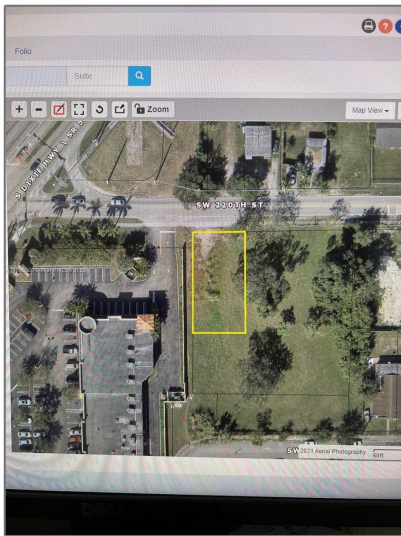

# Commercial Land For Sale

- 11890 SW 220th St, Miami, Florida 33170

## Basic Details

Property Type:	<b>Commercial Land</b>
Listing Type:	<b>For Sale</b>
Listing ID:	<b>A11298920</b>
Price:	<b>\$380,000</b>
Lot Area:	<b>7,320 Sqft</b>

## Address Map

Country:	<b>US</b>
State:	<b>FL</b>
County:	<b>Miami-Dade County</b>
City:	<b>Miami</b>
Zipcode:	<b>33170</b>
Street:	<b>11890 SW 220th St</b>
Floor Number:	<b>0</b>
Longitude:	<b>W81° 36' 56.1"</b>
Latitude:	<b>N25° 33' 44.3"</b>