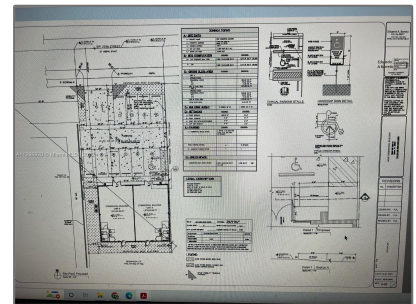

## Basic Details

Property Type:	<b>Commercial Land</b>
Listing Type:	<b>For Sale</b>
Listing ID:	<b>A11298920</b>
Price:	<b>\$380,000</b>
Lot Area:	<b>7,320 Sqft</b>

## Address Map

Country:	<b>US</b>
State:	<b>FL</b>
County:	<b>Miami-Dade County</b>
City:	<b>Miami</b>
Zipcode:	<b>33170</b>
Street:	<b>11890 SW 220th St</b>
Floor Number:	<b>0</b>
Longitude:	<b>W81° 36' 56.1"</b>
Latitude:	<b>N25° 33' 44.3"</b>