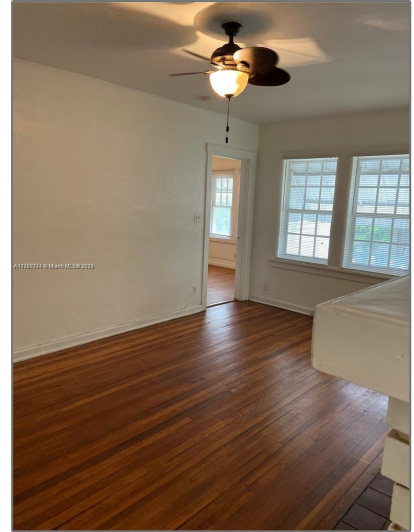

Residential Lease For Rent

4,141 Sqft - 315 Eucalyptus St # 2, West Palm Beach, Florida 33401

Basic [Details](#)

Property Type: **Residential Lease**

Listing Type: **For Rent**

Listing ID: **A11299371**

Price: **\$1,870**