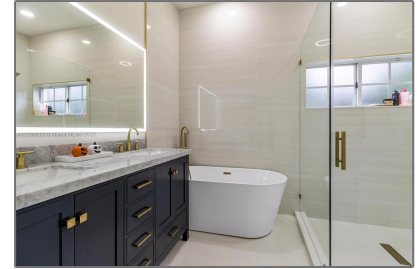

# Residential Lease For Rent

2,283 Sqft - 17455 NW 17455 NW 91 Ct # 00,  
Hialeah, Florida 33018

## Basic [Details](#)

Property Type:	<b>Residential Lease</b>
Listing Type:	<b>For Rent</b>
Listing ID:	<b>A11299212</b>
Price:	<b>\$4,500</b>
Bedrooms:	<b>3</b>
Bathrooms:	<b>2</b>
Square Footage:	<b>2,283 Sqft</b>
Year Built:	<b>2002</b>
Lot Area:	<b>8,034 Sqft</b>