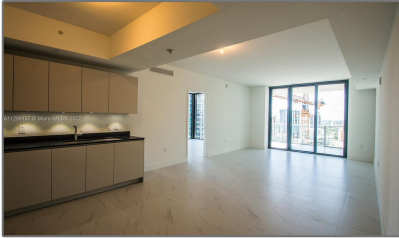

Residential Lease For Rent

1,100 Sqft - 1010 Brickell Ave # 2206, Miami,
Florida 33131

Basic [Details](#)

Property Type: **Residential Lease**

Listing Type: **For Rent**

Listing ID: **A11299167**

Price: **\$4,400**

City: **Miami**

Zipcode: **33131**

Street: **1010 Brickell Ave #
2206**

Building Name: **1010 BRICKELL
CONDO**

Floor Number: **0**

Longitude: **W81° 48' 27.7"**

Features

Swimming Pool: **Above Ground**