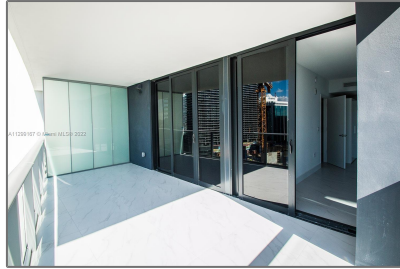

Residential Lease For Rent

1,100 Sqft - 1010 Brickell Ave # 2206, Miami,
Florida 33131

Basic [Details](#)

Property Type: **Residential Lease**

Listing Type: **For Rent**

Listing ID: **A11299167**

Price: **\$4,400**

City: **Miami**

Zipcode: **33131**

Street: **1010 Brickell Ave #
2206**

Building Name: **1010 BRICKELL
CONDO**

Floor Number: **0**

Longitude: **W81° 48' 27.7"**

Features

Swimming Pool: **Above Ground**