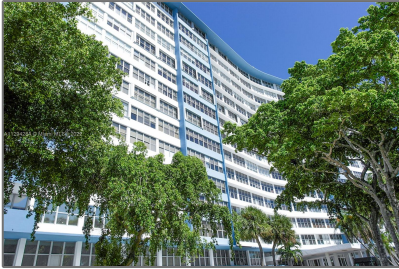

Residential Lease For Rent

1,020 Sqft - 7441 Wayne Ave # 7B, Miami Beach, Florida 33141

Basic [Details](#)

Property Type: **Residential Lease**

Listing Type: **For Rent**

Listing ID: **A11294284**

Price: **\$2,700**