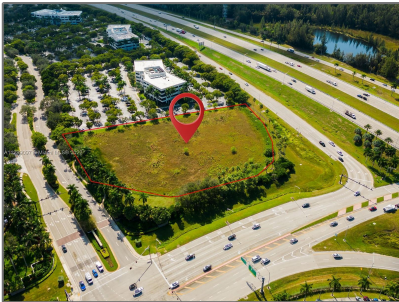

## Basic [Details](#)

Property Type: **Commercial Land**

Listing Type: **For Sale**

Listing ID: **A11299097**

Price: **\$9,500,000**

Lot Area: **177,895 Sqft**

## Address [Map](#)

Country: **US**

State: **FL**

County: **Broward County**

City: **Sunrise**

Zipcode: **33323**

Street: **Sawgrass Corporate  
Pkwy**

Building Name: **SAWGRASS  
INTERNATIONAL  
CO**