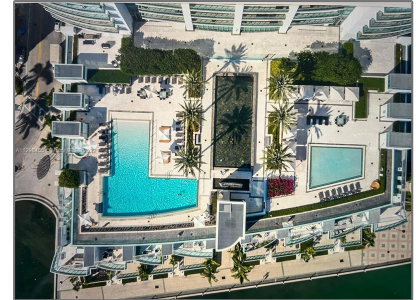

# Residential Lease For Rent

1,529 Sqft - 1331 Brickell Bay Dr # 1108, Miami, Florida 33131