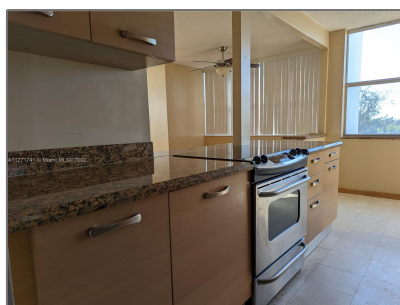

Residential Lease For Rent

1,222 Sqft - 1200 NE Miami Gardens Dr # 621W,
Miami, Florida 33179

Basic [Details](#)

Property Type: **Residential Lease**

Listing Type: **For Rent**

Listing ID: **A11271741**

Price: **\$2,200**