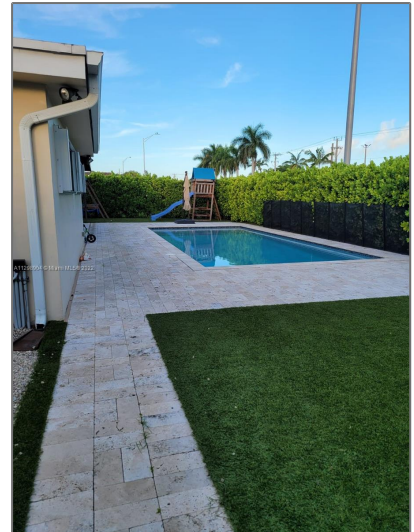

# Residential Lease For Rent

2,250 Sqft - 9331 SW 88th Ter # 0, Miami, Florida 33176