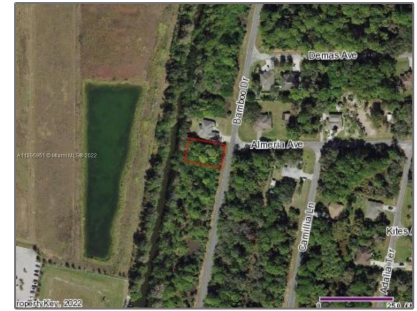

# Commercial Land For Sale

- 63 BAMBOO DR PORT CHARLOTTE, Port  
Charlotte, Florida 33954

## Basic Details

Property Type:	<b>Commercial Land</b>
Listing Type:	<b>For Sale</b>
Listing ID:	<b>A11295951</b>
Price:	<b>\$30,000</b>
Lot Area:	<b>10,000 Sqft</b>

## Address Map

Country:	<b>US</b>
State:	<b>FL</b>
County:	<b>Charlotte County</b>
City:	<b>Port Charlotte</b>
Zipcode:	<b>33954</b>
Street:	<b>63 BAMBOO DR PORT CHARLOTTE</b>
Building Name:	<b>PORT CHARLOTTE SEC 32</b>
Floor Number:	<b>0</b>
Longitude:	<b>E0° 0' 0"</b>
Latitude:	<b>N0° 0' 0"</b>