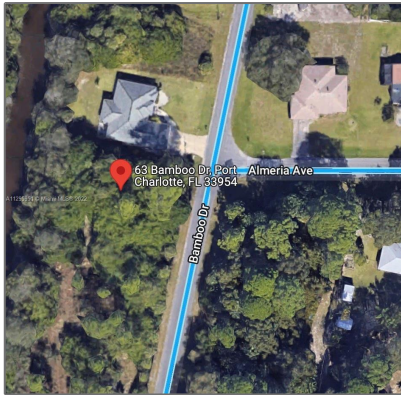

# Commercial Land For Sale

- 63 BAMBOO DR PORT CHARLOTTE, Port  
Charlotte, Florida 33954

## Basic Details

Property Type:	<b>Commercial Land</b>
Listing Type:	<b>For Sale</b>
Listing ID:	<b>A11295951</b>
Price:	<b>\$30,000</b>
Lot Area:	<b>10,000 Sqft</b>

## Address Map

Country:	<b>US</b>
State:	<b>FL</b>
County:	<b>Charlotte County</b>
City:	<b>Port Charlotte</b>
Zipcode:	<b>33954</b>
Street:	<b>63 BAMBOO DR PORT CHARLOTTE</b>
Building Name:	<b>PORT CHARLOTTE SEC 32</b>
Floor Number:	<b>0</b>
Longitude:	<b>E0° 0' 0"</b>
Latitude:	<b>N0° 0' 0"</b>