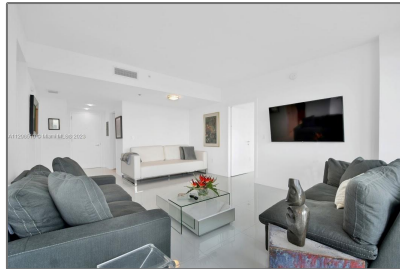

# Residential Lease For Rent

1,175 Sqft - 520 West Ave # 1503, Miami Beach, Florida 33139