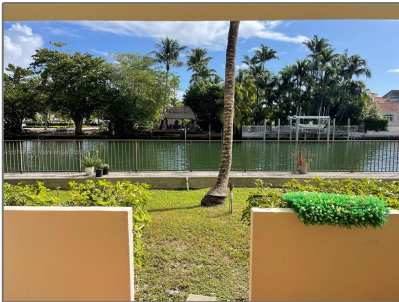

Residential Lease For Rent

680 Sqft - 4011 N Meridian Ave # 17, Miami
Beach, Florida 33140

Basic [Details](#)

Property Type: **Residential Lease**

Listing Type: **For Rent**

Listing ID: **A11278835**

Price: **\$2,000**