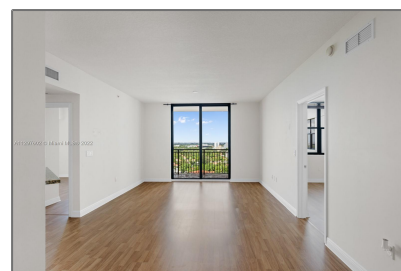

Residential Lease For Rent

1,020 Sqft - 888 S Douglas Rd # 1405, Coral Gables, Florida 33134

Basic [Details](#)

Property Type: **Residential Lease**

Listing Type: **For Rent**

Listing ID: **A11297602**

Price: **\$3,500**