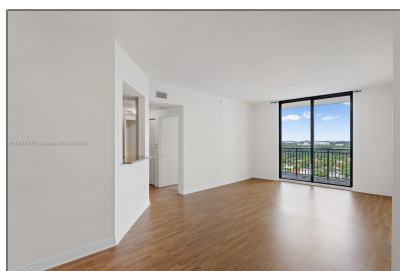

Residential Lease For Rent

1,020 Sqft - 888 S Douglas Rd # 1405, Coral Gables, Florida 33134

Basic [Details](#)

Property Type: **Residential Lease**

Listing Type: **For Rent**

Listing ID: **A11297602**

Price: **\$3,500**