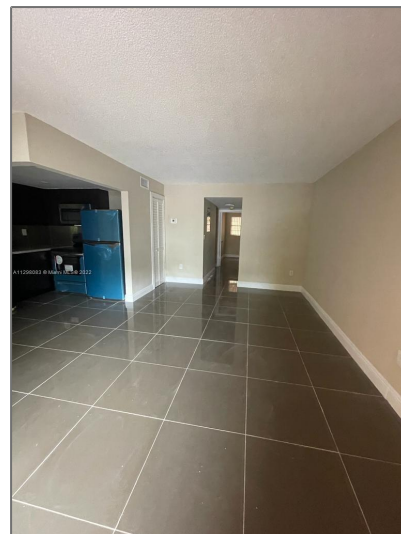

Residential Lease For Rent

760 Sqft - 6620 W 2nd Ct # 110, Hialeah, Florida 33012

Basic [Details](#)

Property Type: **Residential Lease**

Listing Type: **For Rent**

Listing ID: **A11298083**

Price: **\$2,499**