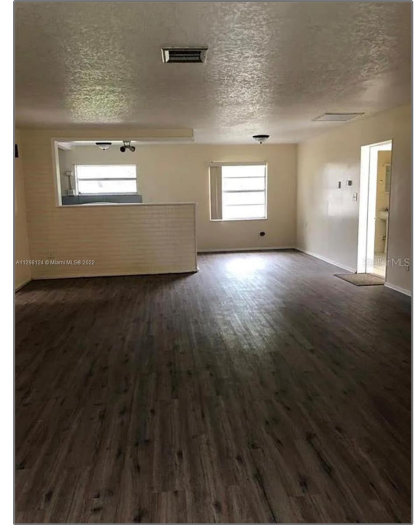

Residential For Sale

1,573 Sqft - 2330 W Wydine DR, Lakeland, Florida
33801

Basic [Details](#)

Property Type:	Residential
Listing Type:	For Sale
Listing ID:	A11298124
Price:	\$249,000
Bedrooms:	3
Bathrooms:	3
Square Footage:	1,573 Sqft
Year Built:	1965