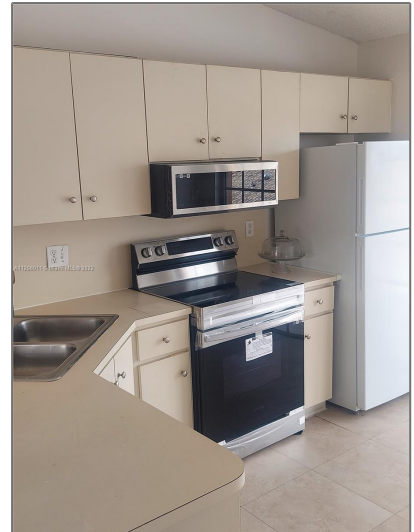

Residential Lease For Rent

970 Sqft - 6941 W 36th Ave # 203, Hialeah,
Florida 33018

Basic [Details](#)

Property Type: **Residential Lease**

Listing Type: **For Rent**

Listing ID: **A11298011**

Price: **\$2,400**