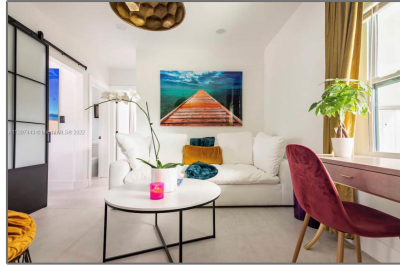

Residential Lease For Rent

750 Sqft - 8270 NE 1st Pl # 2, Miami, Florida
33138

Basic [Details](#)

Property Type: **Residential Lease**

Listing Type: **For Rent**

Listing ID: **A11297443**

Price: **\$4,200**