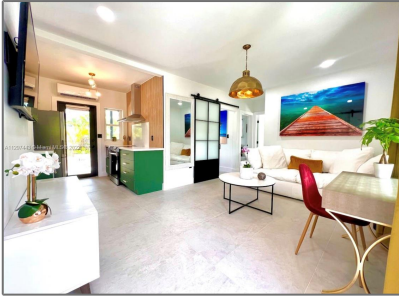

Residential Lease For Rent

750 Sqft - 8270 NE 1st Pl # 2, Miami, Florida
33138

Basic [Details](#)

Property Type: **Residential Lease**

Listing Type: **For Rent**

Listing ID: **A11297443**

Price: **\$4,200**