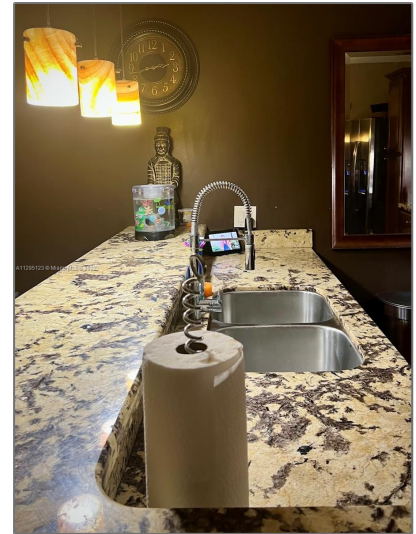

Residential For Sale

1,488 Sqft - 9132 SW 20th Pl # B, Davie, Florida
33324

Basic [Details](#)

Property Type:	Residential
Listing Type:	For Sale
Listing ID:	A11295123
Price:	\$375,000
Bedrooms:	3
Bathrooms:	2
Half Bathrooms:	1
Square Footage:	1,488 Sqft
Year Built:	1982