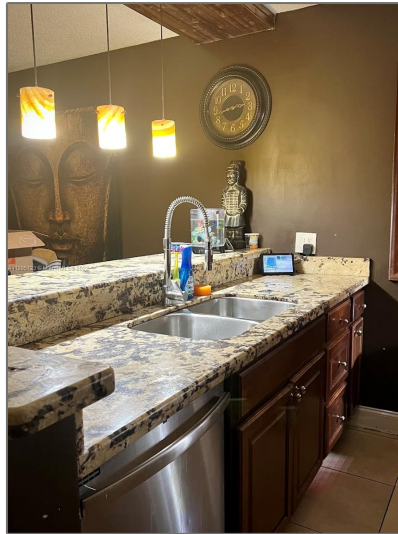

Residential For Sale

1,488 Sqft - 9132 SW 20th Pl # B, Davie, Florida
33324

Basic [Details](#)

Property Type:	Residential
Listing Type:	For Sale
Listing ID:	A11295123
Price:	\$375,000
Bedrooms:	3
Bathrooms:	2
Half Bathrooms:	1
Square Footage:	1,488 Sqft
Year Built:	1982

Address [Map](#)

Country:	US
State:	FL
County:	Broward County
City:	Davie
Zipcode:	33324

Features

<input checked="" type="checkbox"/>	Cooling System:	Central Air
<input checked="" type="checkbox"/>	View:	Garden View
<input checked="" type="checkbox"/>	Pet Allowed:	Restrictions Or Possible Restrictions
<input checked="" type="checkbox"/>	Patio:	Patio
<input checked="" type="checkbox"/>	Furnished:	Unfurnished