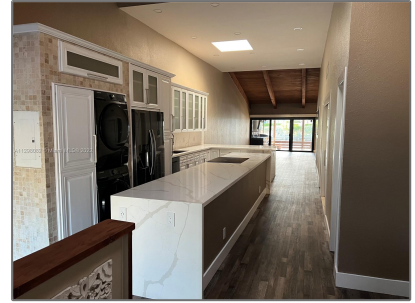

Residential Lease For Rent

1,680 Sqft - 2645 S Parkview Dr # 2645,
Hallandale Beach, Florida 33009

Basic [Details](#)

Property Type:	Residential Lease
Listing Type:	For Rent
Listing ID:	A11298082
Price:	\$5,500
Bedrooms:	2
Bathrooms:	2
Square Footage:	1,680 Sqft
Year Built:	1979
Lot Area:	2,099 Sqft