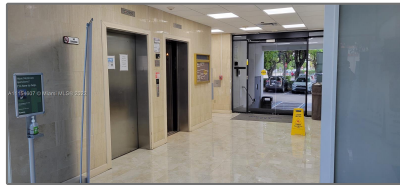

Commercial Sale For Sale

- 4445 W 16th Ave # 311, Hialeah, Florida 33012

Basic Details

Property Type:	Commercial Sale
Listing Type:	For Sale
Listing ID:	A11154607
Price:	\$950
Year Built:	1984
Lot Area:	300 Sqft

Address Map

Country:	US
State:	FL
County:	Miami-Dade County
City:	Hialeah
Zipcode:	33012
Street:	4445 W 16th Ave # 311
Floor Number:	0
Longitude:	W81° 41' 7.9"
Latitude:	N25° 51' 44.2"

Agent Info

Daniel Lombardi