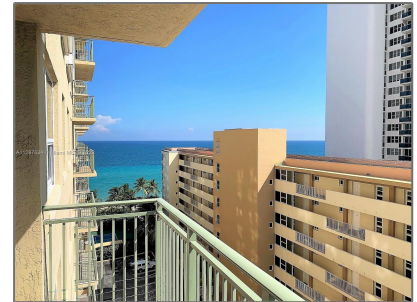

Residential Lease For Rent

1,490 Sqft - 2080 S Ocean Drive # 901, Hallandale Beach, Florida 33009

Basic [Details](#)

Property Type: **Residential Lease**

Listing Type: **For Rent**

Listing ID: **A11297634**