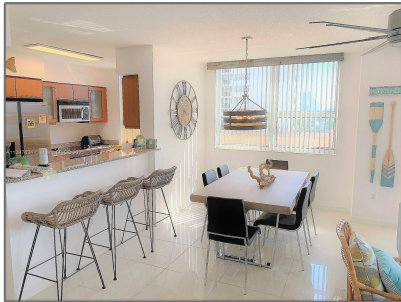

Residential Lease For Rent

1,490 Sqft - 2080 S Ocean Drive # 901, Hallandale Beach, Florida 33009

Basic [Details](#)

Property Type: **Residential Lease**

Listing Type: **For Rent**

Listing ID: **A11297634**