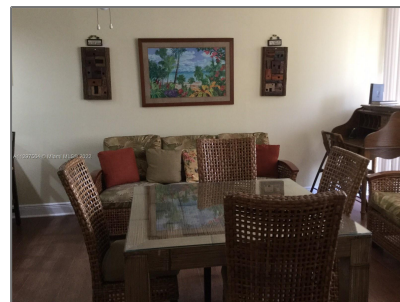

Residential Lease For Rent

1,404 Sqft - 265 Grapetree Dr # 103, Key
Biscayne, Florida 33149

Basic [Details](#)

Property Type: **Residential Lease**

Listing Type: **For Rent**

Listing ID: **A11297564**

Price: **\$4,900**