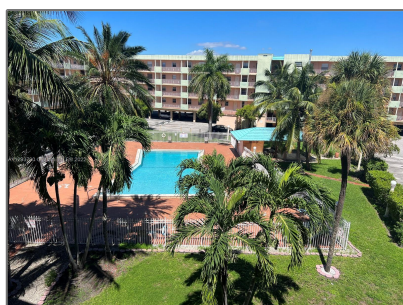

Residential For Sale

625 Sqft - 1655 W 44th Pl # 441, Hialeah, Florida 33012

Basic [Details](#)

Property Type:	Residential
Listing Type:	For Sale
Listing ID:	A11293790
Price:	\$179,900
Bedrooms:	1
Bathrooms:	1
Square Footage:	625 Sqft
Year Built:	1972

Address [Map](#)

Country:	US
State:	FL
County:	Miami-Dade County
City:	Hialeah
Zipcode:	33012
Street:	1655 W 44th Pl # 441

Features

<input checked="" type="checkbox"/>	Heating System:	Central
<input checked="" type="checkbox"/>	Cooling System:	Central Air
<input checked="" type="checkbox"/>	Fence:	Fence
<input checked="" type="checkbox"/>	View:	Other View
<input checked="" type="checkbox"/>	Pet Allowed:	Maximum 20 Lbs