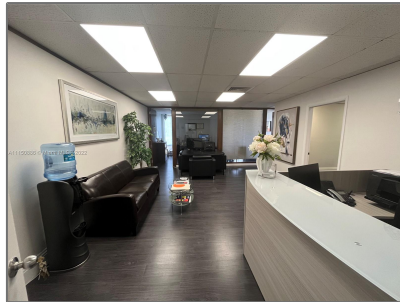

Commercial Sale For Sale

- 275 Commercial Blvd # 301, Lauderdale By The Sea, Florida 33308

Basic [Details](#)

Property Type:	Commercial Sale
Listing Type:	For Sale
Listing ID:	A11150886
Price:	\$2,250
Year Built:	1977
Lot Area:	900 Sqft