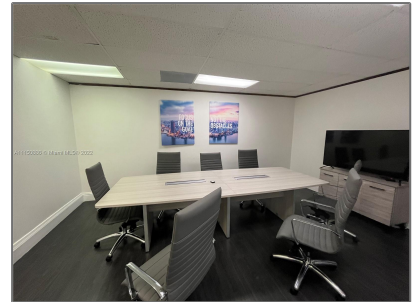

Commercial Sale For Sale

- 275 Commercial Blvd # 301, Lauderdale By The Sea, Florida 33308

Basic [Details](#)

Property Type:	Commercial Sale
Listing Type:	For Sale
Listing ID:	A11150886
Price:	\$2,250
Year Built:	1977
Lot Area:	900 Sqft