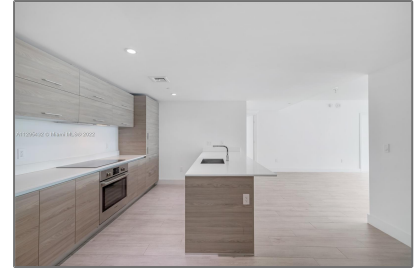

Residential Lease For Rent

1,155 Sqft - 1300 S Miami Ave # 3310, Miami, Florida 33130

Basic [Details](#)

Property Type: **Residential Lease**

Listing Type: **For Rent**

Listing ID: **A11295432**

Price: **\$4,800**