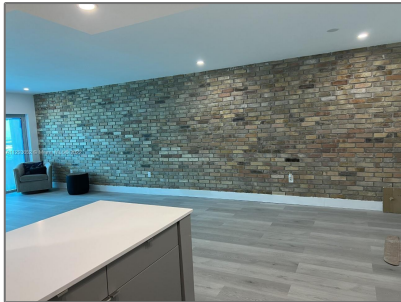

# Residential Lease For Rent

1,240 Sqft - 1980 S Ocean Dr, Hallandale Beach,  
Florida 33009