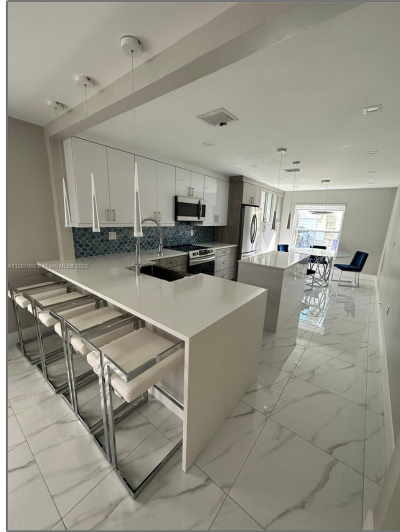

Residential Lease For Rent

1,798 Sqft - 1115 Satinleaf St, Hollywood, Florida
33019

Basic [Details](#)

Property Type:	Residential Lease
Listing Type:	For Rent
Listing ID:	A11297062
Price:	\$6,000
Bedrooms:	3
Bathrooms:	3
Half Bathrooms:	1
Square Footage:	1,798 Sqft
Year Built:	1998
Lot Area:	3,116 Sqft