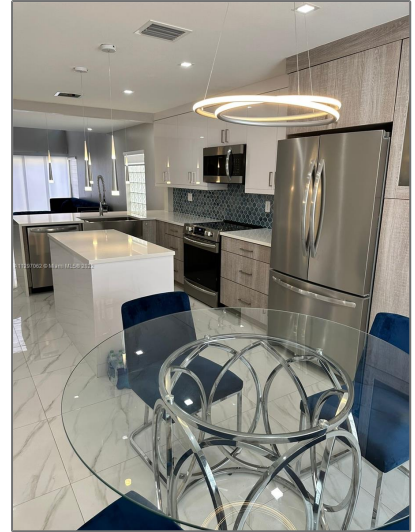

Residential Lease For Rent

1,798 Sqft - 1115 Satinleaf St, Hollywood, Florida
33019

Basic [Details](#)

Property Type:	Residential Lease
Listing Type:	For Rent
Listing ID:	A11297062
Price:	\$6,000
Bedrooms:	3
Bathrooms:	3
Half Bathrooms:	1
Square Footage:	1,798 Sqft
Year Built:	1998
Lot Area:	3,116 Sqft