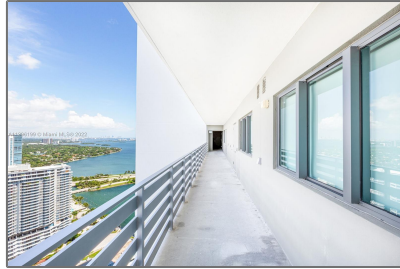

Residential Lease For Rent

1,198 Sqft - 650 NE 32nd St # 3903, Miami,
Florida 33137

Basic [Details](#)

Property Type: **Residential Lease**

Listing Type: **For Rent**

Listing ID: **A11296199**

Price: **\$5,900**

City: **Miami**

Zipcode: **33137**

Street: **650 NE 32nd St #
3903**

Building Name: **PARAISO BAY
CONDO**

Floor Number: **0**

Longitude: **W81° 48' 49.5"**

Features

✓ Swimming Pool: **Other, In Ground, Hot Tub**