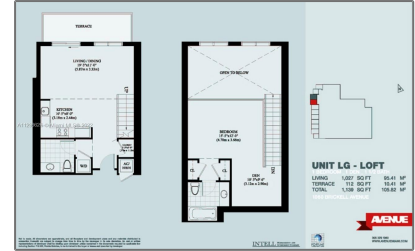

Residential Lease For Rent

1,128 Sqft - 1050 Brickell Ave # 1616, Miami, Florida 33131

Basic [Details](#)

Property Type:	Residential Lease
Listing Type:	For Rent
Listing ID:	A11296626
Price:	\$3,400
Bedrooms:	1
Bathrooms:	1
Half Bathrooms:	1
Square Footage:	1,128 Sqft
Year Built:	2008

Address [Map](#)

Country:	US
State:	FL
County:	Miami-Dade County
City:	Miami
Zipcode:	33131
Street:	1050 Brickell Ave # 1616
Building Name:	1060 BRICKELL CONDO
Floor Number:	0

Features

<input checked="" type="checkbox"/>	Swimming Pool:	Above Ground
<input checked="" type="checkbox"/>	Pet Allowed:	Maximum 20 Lbs
<input checked="" type="checkbox"/>	Furnished:	Unfurnished