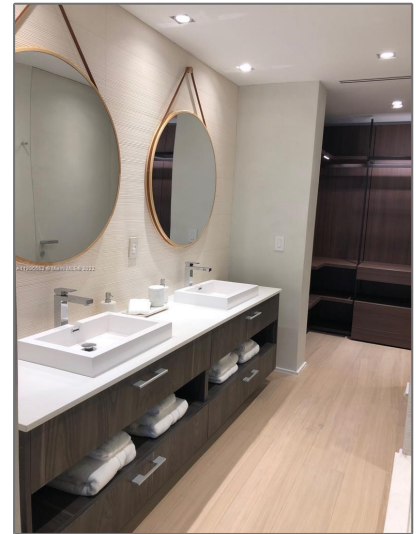

Residential Lease For Rent

2,848 Sqft - 650 NE 32nd St, Miami, Florida 33137

Basic [Details](#)

Property Type: **Residential Lease**

Listing Type: **For Rent**

Listing ID: **A11296653**

Price: **\$30,000**

Bedrooms: **4**

Bathrooms: **4**

Half Bathrooms: **1**

Square Footage: **2,848 Sqft**

Year Built: **2018**

Address [Map](#)

Country: **US**

State: **FL**

County: **Miami-Dade County**

City: **Miami**

Zipcode: **33137**

Street: **650 NE 32nd St**

Features

Swimming Pool: **In Ground**

Furnished: **Furnished**

Building Name: **PARAISO BAY
CONDO**

Floor Number: **0**