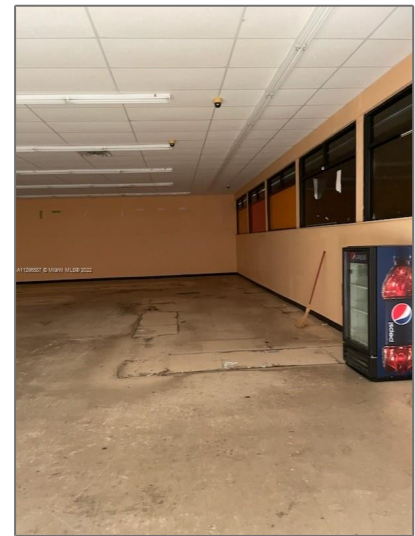

Commercial Sale For Sale

- 725 S Us Highway 1, Fort Pierce, Florida 34950

Basic Details

Property Type:	Commercial Sale
Listing Type:	For Sale
Listing ID:	A11296587
Price:	\$22
Year Built:	1981
Lot Area:	42,689 Sqft