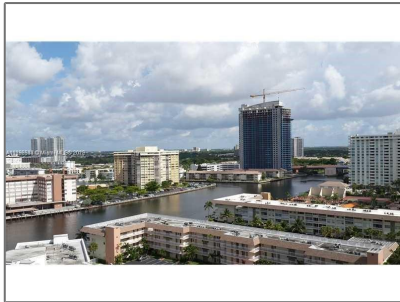

# Residential Lease For Rent

924 Sqft - 1945 S Ocean Dr # 1410, Hallandale  
Beach, Florida 33009