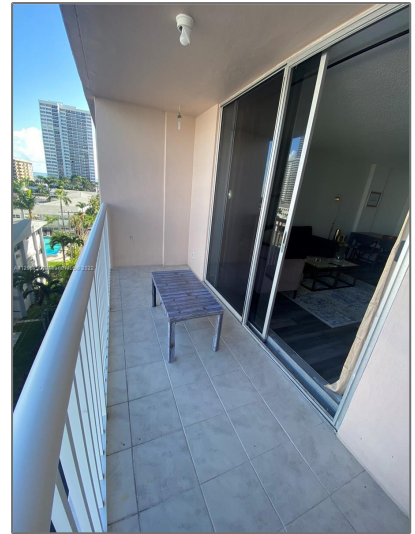

Residential Lease For Rent

1,250 Sqft - 3161 S Ocean Dr # 602, Hallandale Beach, Florida 33009

Basic [Details](#)

Property Type: **Residential Lease**

Listing Type: **For Rent**

Listing ID: **A11296290**

Price: **\$2,800**