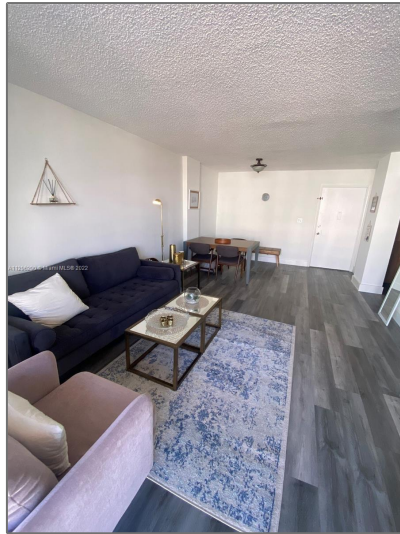

Residential Lease For Rent

1,250 Sqft - 3161 S Ocean Dr # 602, Hallandale Beach, Florida 33009

Basic [Details](#)

Property Type: **Residential Lease**

Listing Type: **For Rent**

Listing ID: **A11296290**

Price: **\$2,800**