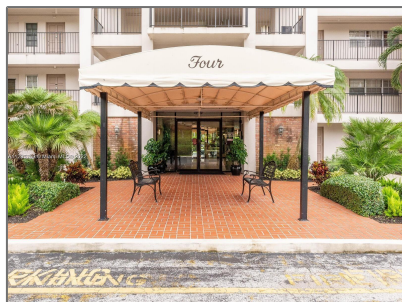

Residential Lease For Rent

1,100 Sqft - 3000 N Palm Aire Dr # 405, Pompano Beach, Florida 33069

Basic [Details](#)

Property Type: **Residential Lease**

Listing Type: **For Rent**

Listing ID: **A11295240**

Price: **\$2,100**

City: **Pompano Beach**

Zipcode: **33069**

Street: **3000 N Palm Aire Dr # 405**

Features

✓ Heating System: **Central**

✓ Cooling System: **Central Air**

✓ View: **Golf Course**

✓ Patio: **Porch/balcony, Deck**