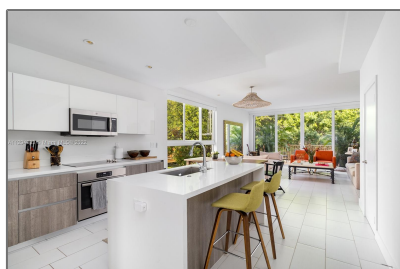

# Residential Lease For Rent

2,481 Sqft - 2475 NE 135th St # 2475, North  
Miami, Florida 33181