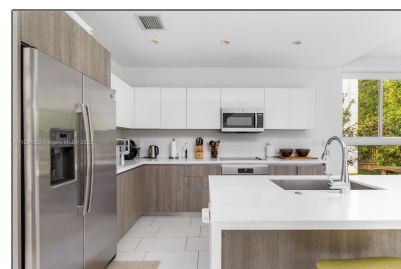

# Residential Lease For Rent

2,481 Sqft - 2475 NE 135th St # 2475, North  
Miami, Florida 33181