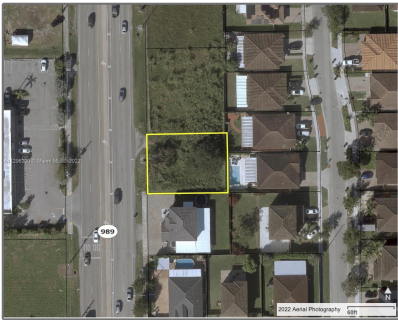

# Commercial Land For Sale

- 22401 SW 112th Ave, Miami, Florida 33170

## Basic Details

Property Type:	<b>Commercial Land</b>
Listing Type:	<b>For Sale</b>
Listing ID:	<b>A11296200</b>
Price:	<b>\$220,000</b>
Lot Area:	<b>7,405 Sqft</b>

## Address Map

Country:	<b>US</b>
State:	<b>FL</b>
County:	<b>Miami-Dade County</b>
City:	<b>Miami</b>
Zipcode:	<b>33170</b>
Street:	<b>22401 SW 112th Ave</b>
Building Name:	<b>VACANT RESIDENTIAL LAND</b>
Floor Number:	<b>0</b>
Longitude:	<b>W81° 37' 41.4"</b>
Latitude:	<b>N25° 33' 29.5"</b>