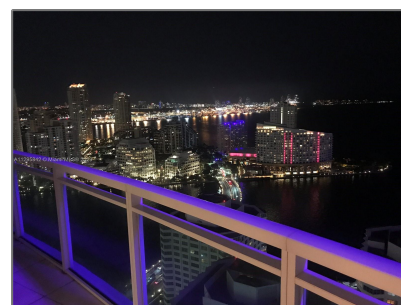

Residential Lease For Rent

1,278 Sqft - 950 Brickell Bay Dr # 3511, Miami, Florida 33131

Basic [Details](#)

Property Type: **Residential Lease**

Listing Type: **For Rent**

Listing ID: **A11295842**

Price: **\$5,500**

County: **Miami-Dade County**

City: **Miami**

Zipcode: **33131**

Street: **950 Brickell Bay Dr
3511**

Building Name: **THE PLAZA 851
BRICKELL CO**

Floor Number: **0**

Features

✓ Swimming Pool: **Heated, Community**