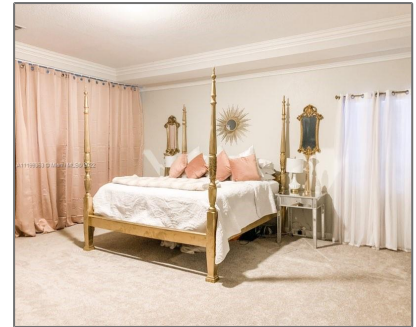

Residential Lease For Rent

3,399 Sqft - 11443 SW 243 Ter, Homestead,
Florida 33032

Basic [Details](#)

Property Type:	Residential Lease
Listing Type:	For Rent
Listing ID:	A11199363
Price:	\$3,500
Bedrooms:	5
Bathrooms:	3
Square Footage:	3,399 Sqft
Year Built:	2006
Lot Area:	5,737 Sqft

Address [Map](#)

Country:	US
State:	FL
County:	Miami-Dade County
City:	Homestead
Zipcode:	33032
Street:	11443 SW 243 Ter
Building Name:	SILVER PALM EAST SEC ONE
Floor Number:	0

Features

<input checked="" type="checkbox"/>	Swimming Pool:	Community
<input checked="" type="checkbox"/>	Heating System:	Central
<input checked="" type="checkbox"/>	Fence:	Fenced
<input checked="" type="checkbox"/>	View:	Garden
<input checked="" type="checkbox"/>	Furnished:	Unfurnished