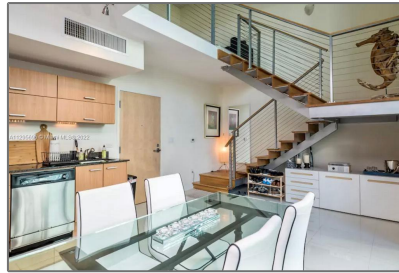

# Residential Lease For Rent

820 Sqft - 350 S Miami Ave # 310, Miami, Florida  
33130