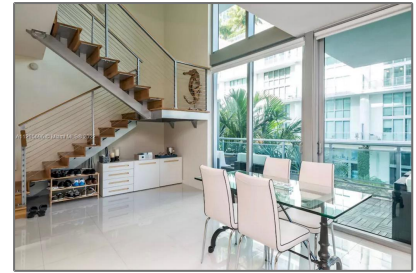

# Residential Lease For Rent

820 Sqft - 350 S Miami Ave # 310, Miami, Florida  
33130