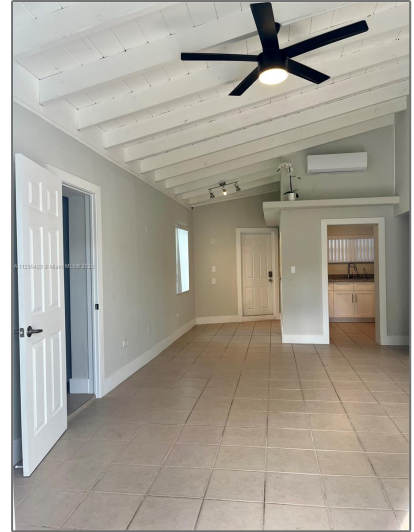

Residential Lease For Rent

810 Sqft - 2201 NE 135th Ln # 2201, North Miami Beach, Florida 33181

Basic [Details](#)

Property Type: **Residential Lease**

Listing Type: **For Rent**

Listing ID: **A11295429**

Price: **\$2,200**